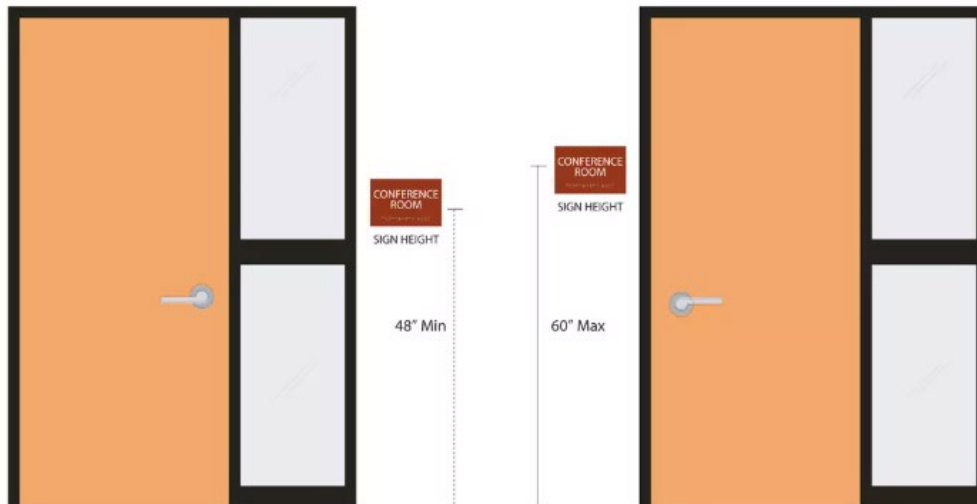

LAB SIGNAGE PLACEMENT

Place sign at a height for 48 inches to 60 inches from the floor (measured from the center of the sign):

Place on latch side of a single door. If there is no space on the latch side, signs must be located on the nearest adjacent wall:

For double leaf doors with both sides active, the sign must be located to the right of the door. For doors with one active leaf, the sign must be located on the inactive leaf: